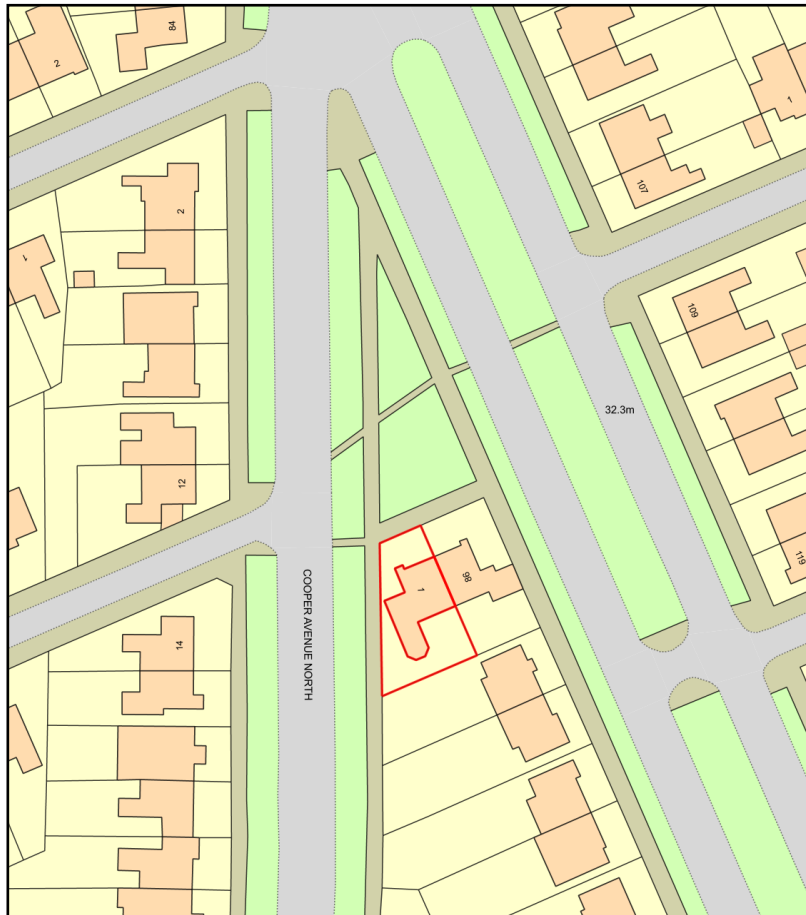

# 1 Cooper Avenue North

Plan Produced for: Mr & Mrs Wheatcroft  
Date Produced: 26 Jul 2021  
Plan Reference Number: TQRQM21207141846611  
Scale: 1:1250 @ A4